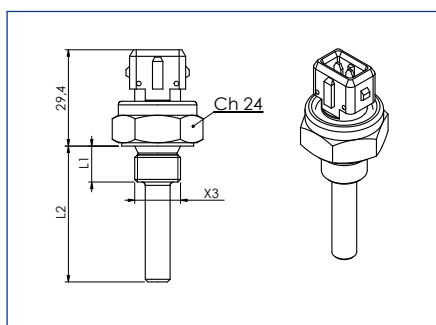

Modello 580 - Connettori integrati

Model 580 - Integrated connectors

Connettore Deutsch DT 04-2P
Connector Deutsch DT 04-2P

Connettore a baionetta DIN72585
Bajonet connector DIN72585

Connettore tipo AMP
Superseal 1.5 2 vie
Connector type AMP
Superseal 1.5 2 way

Connettore Tipo AMP Junior
Power Timer
Connector Type AMP Junior
Power Timer

Connettore tipo M12x1
Connector type M12x1