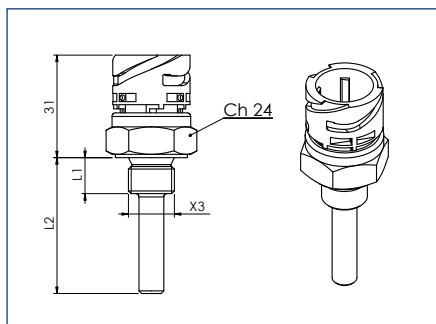

Modello 580 - Connettori integrati

Model 580 - Integrated connectors

Connettore Deutsch DT 04-2P
Connector Deutsch DT 04-2P

Connettore a baionetta DIN72585
Bajonet connector DIN72585

Connettore tipo AMP
Superseal 1.5 2 vie
Connector type AMP
Superseal 1.5 2 way

Connettore Tipo AMP Junior
Power Timer
Connector Type AMP Junior
Power Timer

Connettore tipo M12x1
Connector type M12x1