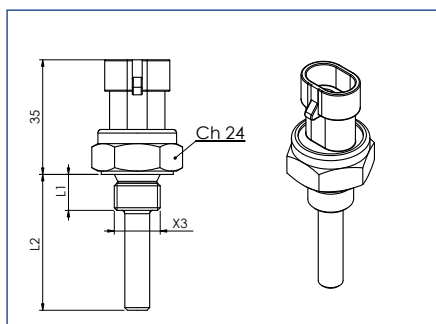

Modello 580 - Connettori integrati

Model 580 - Integrated connectors

Connettore Deutsch DT 04-2P
Connector Deutsch DT 04-2P

Connettore a baionetta DIN72585
Bajonet connector DIN72585

Connettore tipo AMP
Superseal 1.5 2 vie
Connector type AMP
Superseal 1.5 2 way

Connettore Tipo AMP Junior
Power Timer
Connector Type AMP Junior
Power Timer

Connettore tipo M12x1
Connector type M12x1