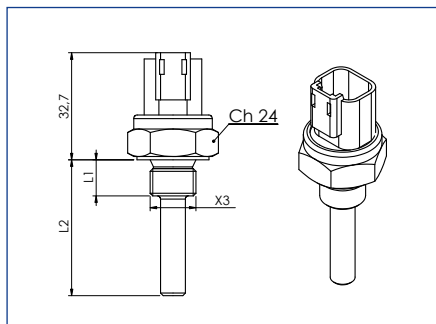

Modello 580 - Connettori integrati

Model 580 - Integrated connectors

Connettore Deutsch DT 04-2P
Connector Deutsch DT 04-2P

Connettore a baionetta DIN72585
Bajonet connector DIN72585

Connettore tipo AMP
Superseal 1.5 2 vie
Connector type AMP
Superseal 1.5 2 way

Connettore Tipo AMP Junior
Power Timer
Connector Type AMP Junior
Power Timer

Connettore tipo M12x1
Connector type M12x1