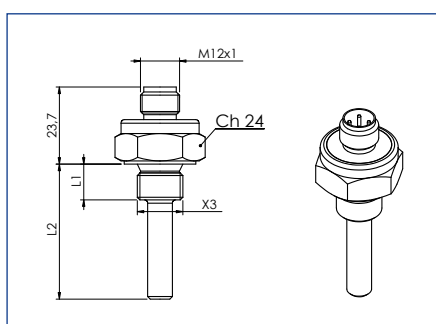

Modello 580 - Connettori integrati

Model 580 - Integrated connectors

Connettore Deutsch DT 04-2P
Connector Deutsch DT 04-2P

Connettore a baionetta DIN72585
Bajonet connector DIN72585

Connettore tipo AMP
Superseal 1.5 2 vie
Connector type AMP
Superseal 1.5 2 way

Connettore Tipo AMP Junior
Power Timer
Connector Type AMP Junior
Power Timer

Connettore tipo M12x1
Connector type M12x1