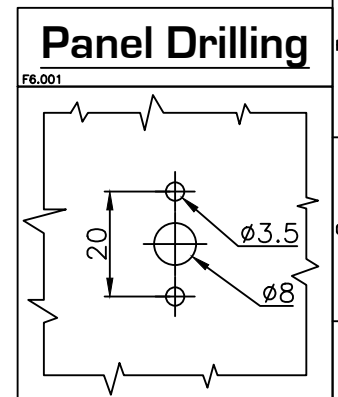

HANDLE	BLACK
FRONTPLATE	SILVER
HOLDER	BLACK
TEXT	BLACK

N° PACCHI N° PACKETS	1	2	3	4	5	6	7	8	9	10	11	12	13	14	15
X= LUNGH. mm Length mm.	55	68	81	94	107	120	133	146	159	172	185	198	211	224	237

Legend Symbols	
	RITORNO AUTOMATICO Spring return
	CONTATTO CHIUSO Closed contact
	CHIUSO SENZA INTERRUZIONE Closed without current breaking

POSIZIONI Positions	PACCHI Packets	
	MORSETTI Contacts	1
DICITURE Engravings	2	
TITLE		
1	MINSKA	
2		
3	ÖKA	

	All technical informations contained in this document is the exclusive property of COMELETTRIC and may neither be used nor disclosed without its consent.			Drawn FR	Sheet 1/3	Approved by - Date FR	Escutcheon plate 30-30312	Type: R8 3/1
	Checked FR	Scale 1:1	Rev. N° 0	Code: R801 SEM301 003-D003				